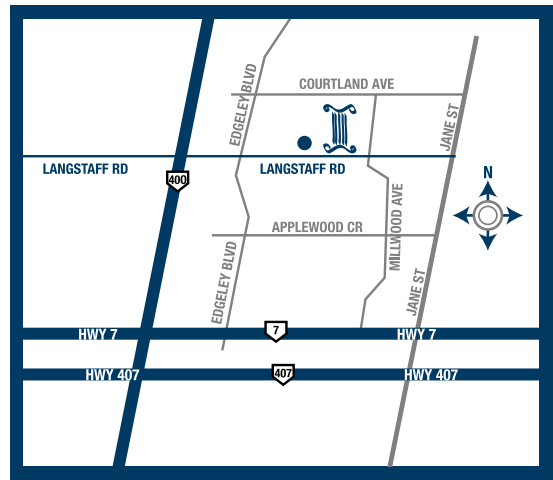

Come visit us at one of our two showrooms.

TORONTO

3240 Langstaff Road, Unit D, Concord, ON L4K 4Z8
 t. 905.760.1077 • f. 905.760.1078
 Toll Free: 1.866.760.1077
 Hours: M-F 8:30am - 5:30pm, Sa. 9am- 4pm, Su. Closed

WINDSOR

2679 Howard Ave., Windsor, ON N8X 3X2
 t. 519.967.9553 • f. 519.967.8345
 Toll Free: 1.800.581.4259
 Hours: M-F 8:30am - 5pm, Sa. 9am- 12pm, Su. Closed

INTERSTONE
 MARBLE AND GRANITE LIMITED
 IMPORTERS AND DISTRIBUTORS

We own the largest truck fleet in the industry. You can expect prompt and secure delivery anywhere in Ontario, for any size project.

Come and visit one of our showrooms and discover what we can do for you.