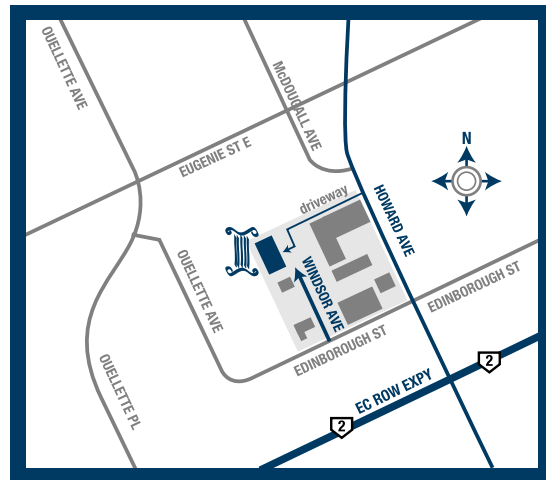

Come visit us at one of our two showrooms.

TORONTO

3240 Langstaff Road, Unit D, Concord, ON L4K 4Z8
 t. 905.760.1077 • f. 905.760.1078
 Toll Free: 1.866.760.1077
 Hours: M-F 8:30am - 5:30pm, Sa. 9am- 4pm, Su. Closed

We own the largest truck fleet in the industry. You can expect prompt and secure delivery anywhere in Ontario, for any size project.

Come and visit one of our showrooms and discover what we can do for you.